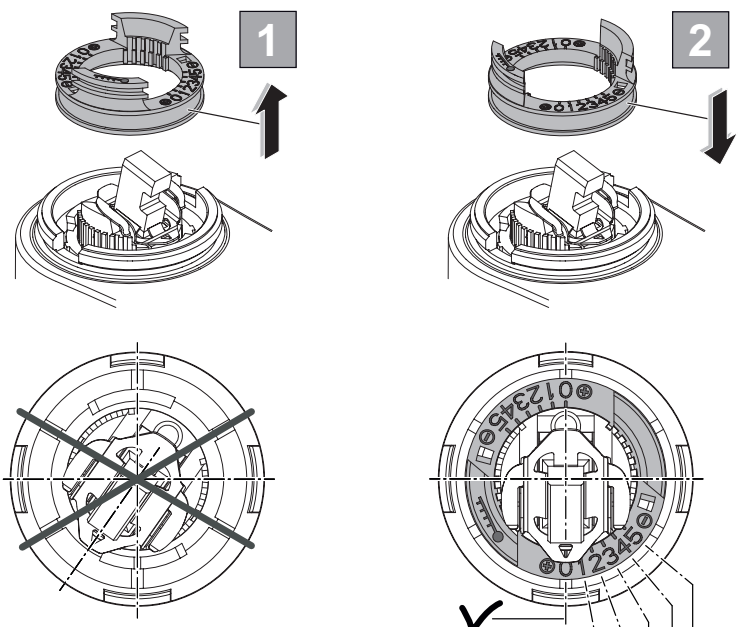

**PORCHER**  
LA CONFIANCE INSTALLÉE

**OLYOS**

08.2022 / B565274

**D 2623 ..**

Ideal Standard International NV  
Corporate Village – Gent Building  
Da Vincilaan 2  
1935 Zaventem  
Belgium

<http://www.idealstandardinternational.com>