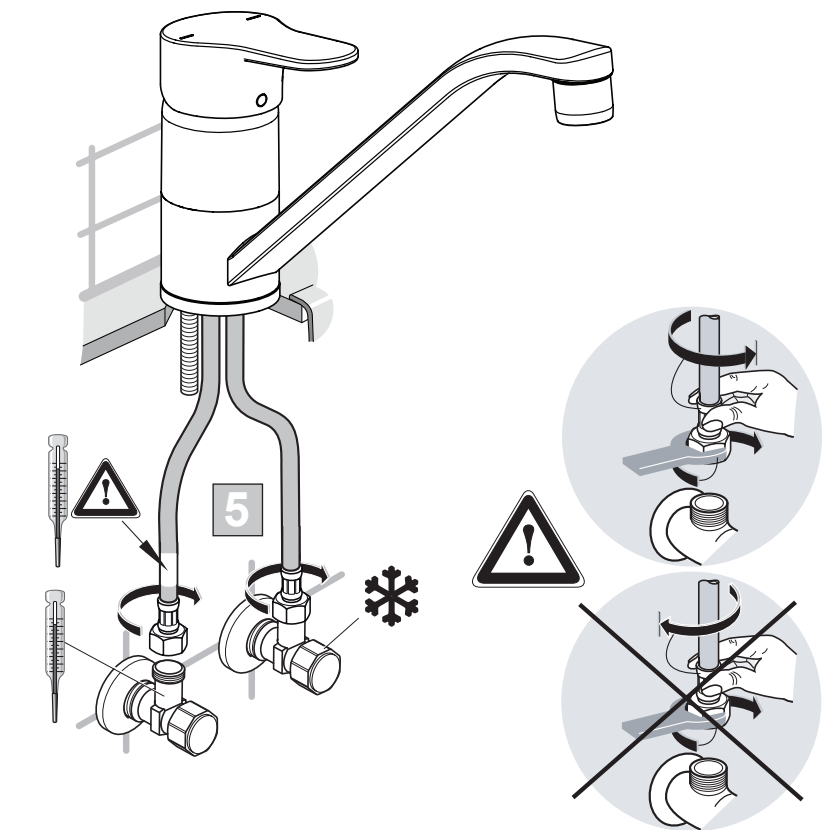

**PORCHER**  
LA CONFIANCE INSTALLÉE

**OLYOS**

08.2022 / B565274

**D 2623 ..**

Ideal Standard International NV  
Corporate Village – Gent Building  
Da Vincilaan 2  
1935 Zaventem  
Belgium

<http://www.idealstandardinternational.com>