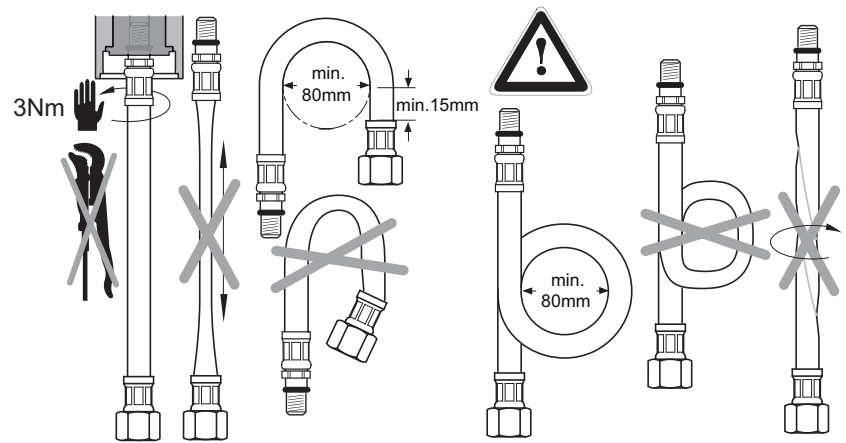

P	bar	0,5	MAX. 10	5	Q (3 bar)
T	°C	MAX. 80	65	40	l/min
					9