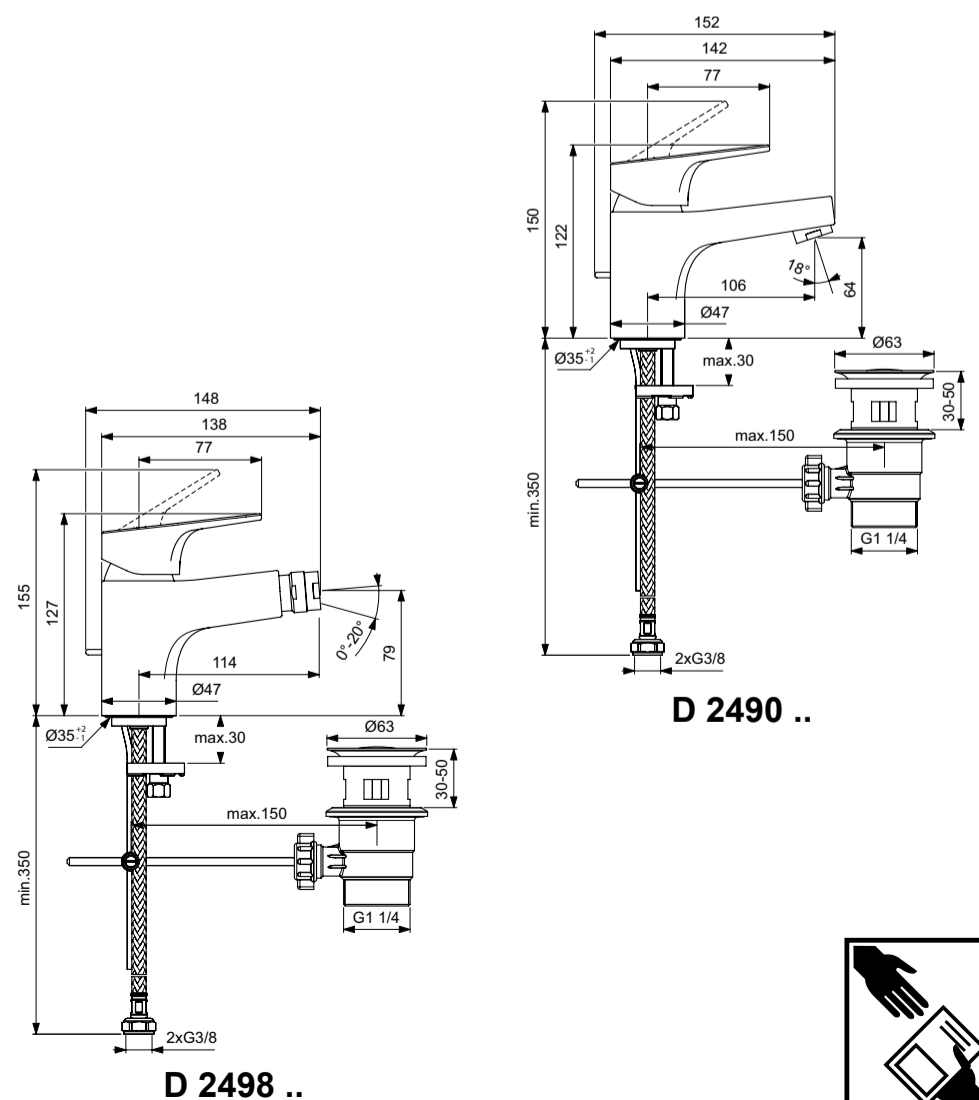

Ideal Standard International NV
Corporate Village – Gent Building
Da Vincilaan 2
1935 Zaventem
Belgium

<http://www.idealstandardinternational.com>