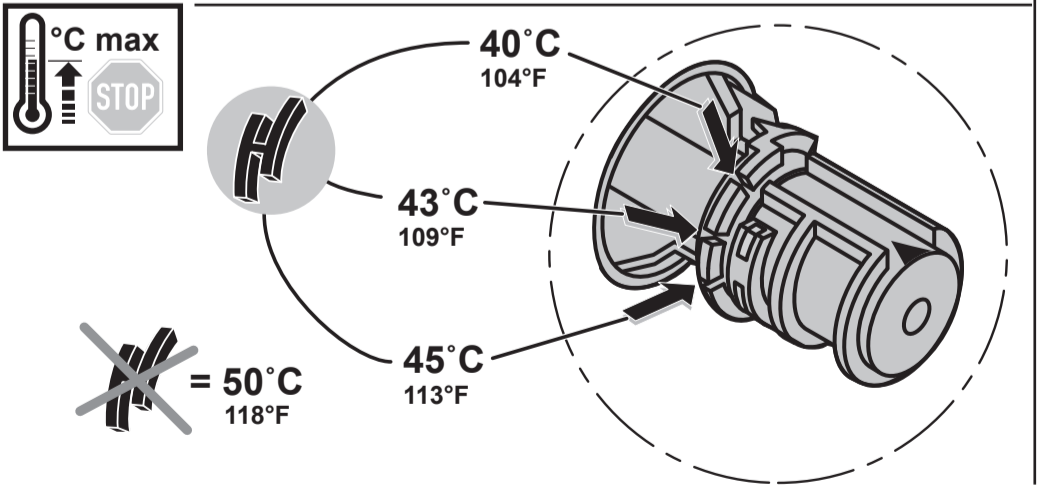

PORCHER

Olyos
D 0562 ..

0521 / A 868 189
 Made in Germany

Ideal Standard International NV
 Corporate Village - Gent Building
 Da Vincilaan 2
 1935 Zaventem
 Belgium

www.idealstandardinternational.com

	P	bar		MAX. 10		5		Q (3 bar)
	T	°C		MAX. 80		65		l/min 21.5
						40		