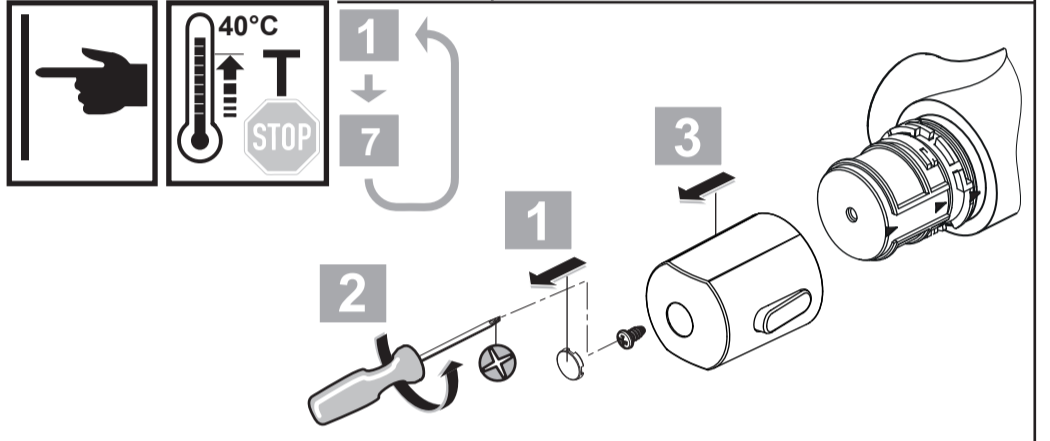

PORCHER

Olyos
D 0562 ..

0521 / A 868 189
 Made in Germany

Ideal Standard International NV
 Corporate Village - Gent Building
 Da Vincilaan 2
 1935 Zaventem
 Belgium

www.idealstandardinternational.com

	P	bar		MAX. 10		5		Q (3 bar)
	T	°C		MAX. 80		65		l/min 21.5
						40		