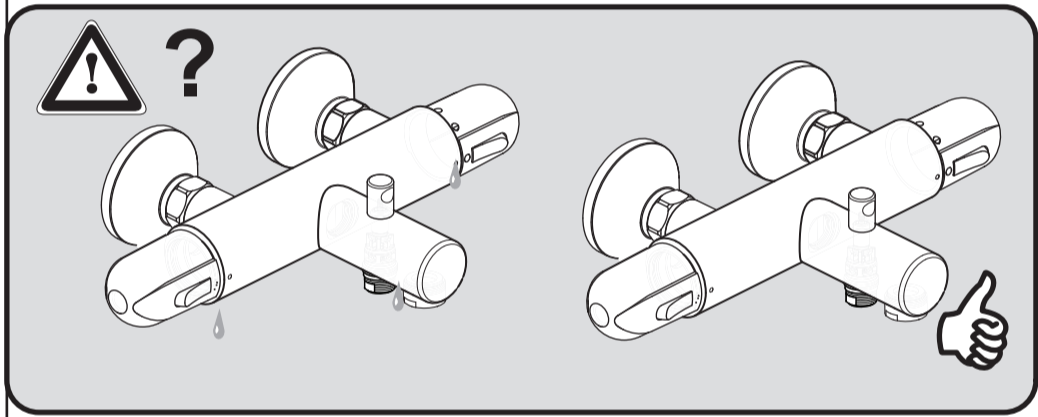

PORCHER

Olyos
D 0562 ..

0521 / A 868 189
 Made in Germany

Ideal Standard International NV
 Corporate Village - Gent Building
 Da Vincilaan 2
 1935 Zaventem
 Belgium

www.idealstandardinternational.com

	P	bar		MAX. 10		5		Q (3 bar)
	T	°C		MAX. 80		65		l/min 21.5
						40		