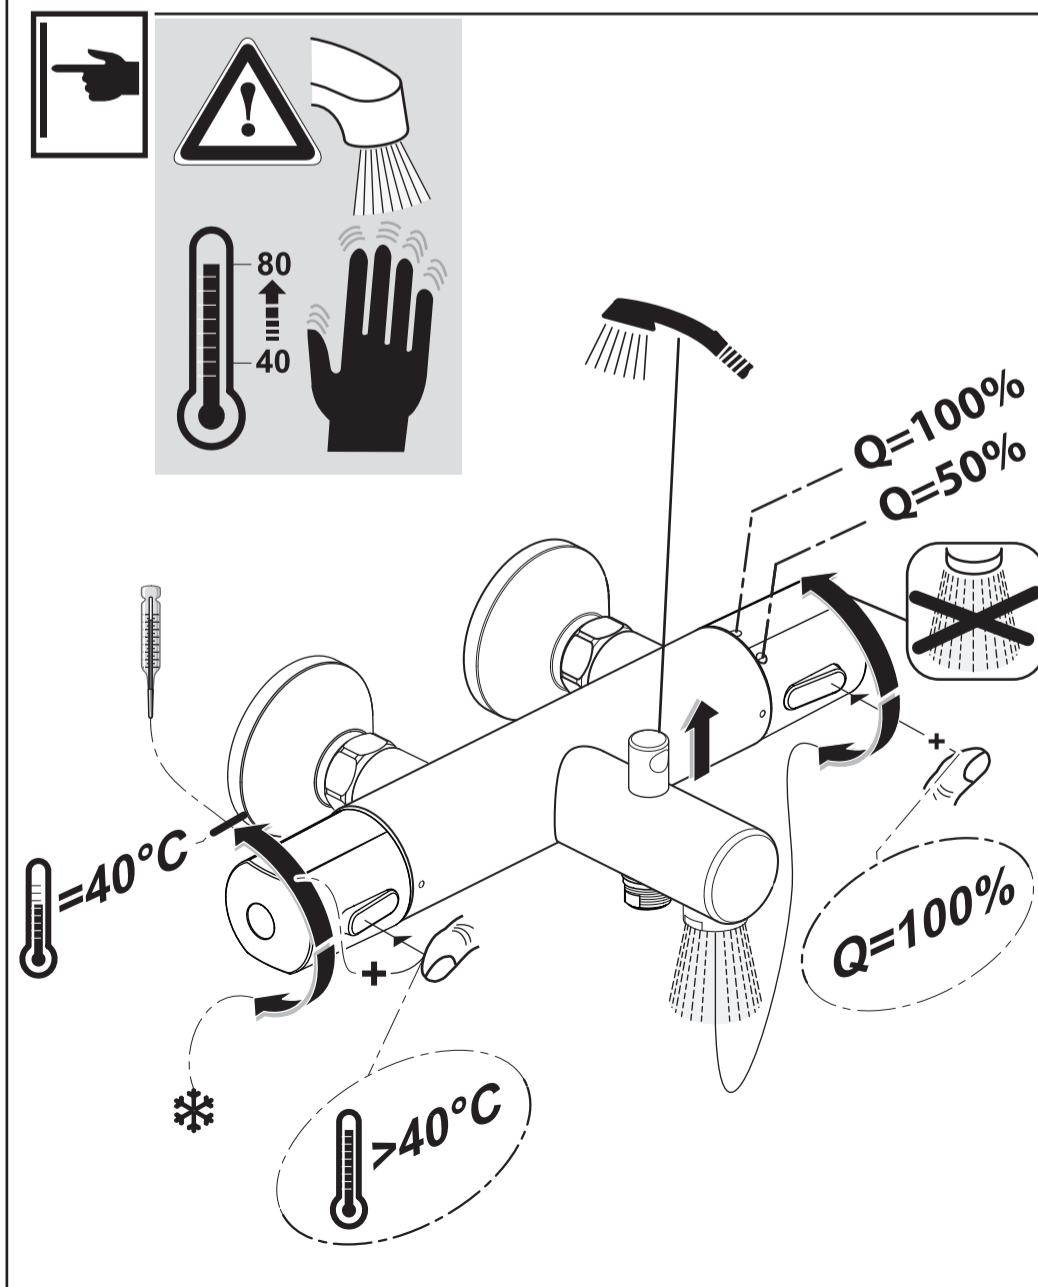

PORCHER

Olyos
D 0562 ..

0521 / A 868 189
 Made in Germany

Ideal Standard International NV
 Corporate Village - Gent Building
 Da Vincilaan 2
 1935 Zaventem
 Belgium

www.idealstandardinternational.com

	P	bar		MAX. 10		5		Q (3 bar)
	T	°C		MAX. 80		65		l/min 21.5
						40		