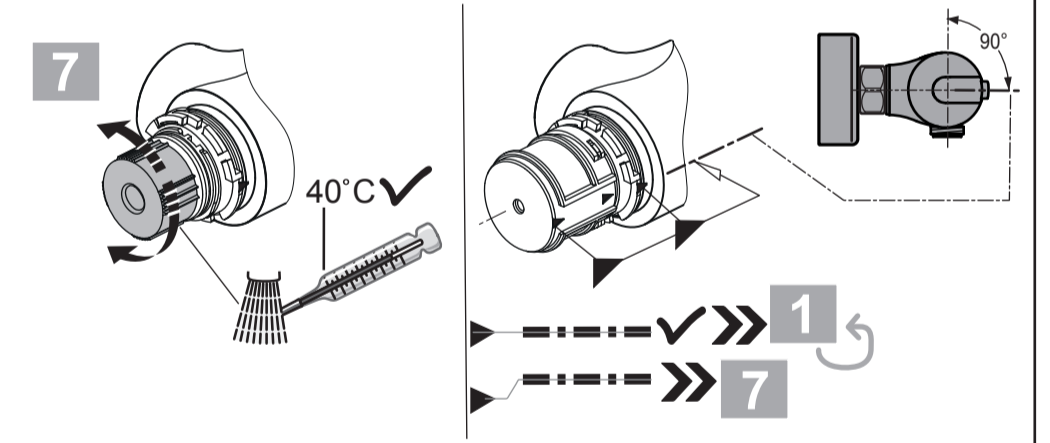

PORCHER

Olyos
D 0562 ..

0521 / A 868 189
 Made in Germany

Ideal Standard International NV
 Corporate Village - Gent Building
 Da Vincilaan 2
 1935 Zaventem
 Belgium

www.idealstandardinternational.com

	P	bar		MAX. 10		5		Q (3 bar)
	T	°C		MAX. 80		65		l/min 21.5
						40		