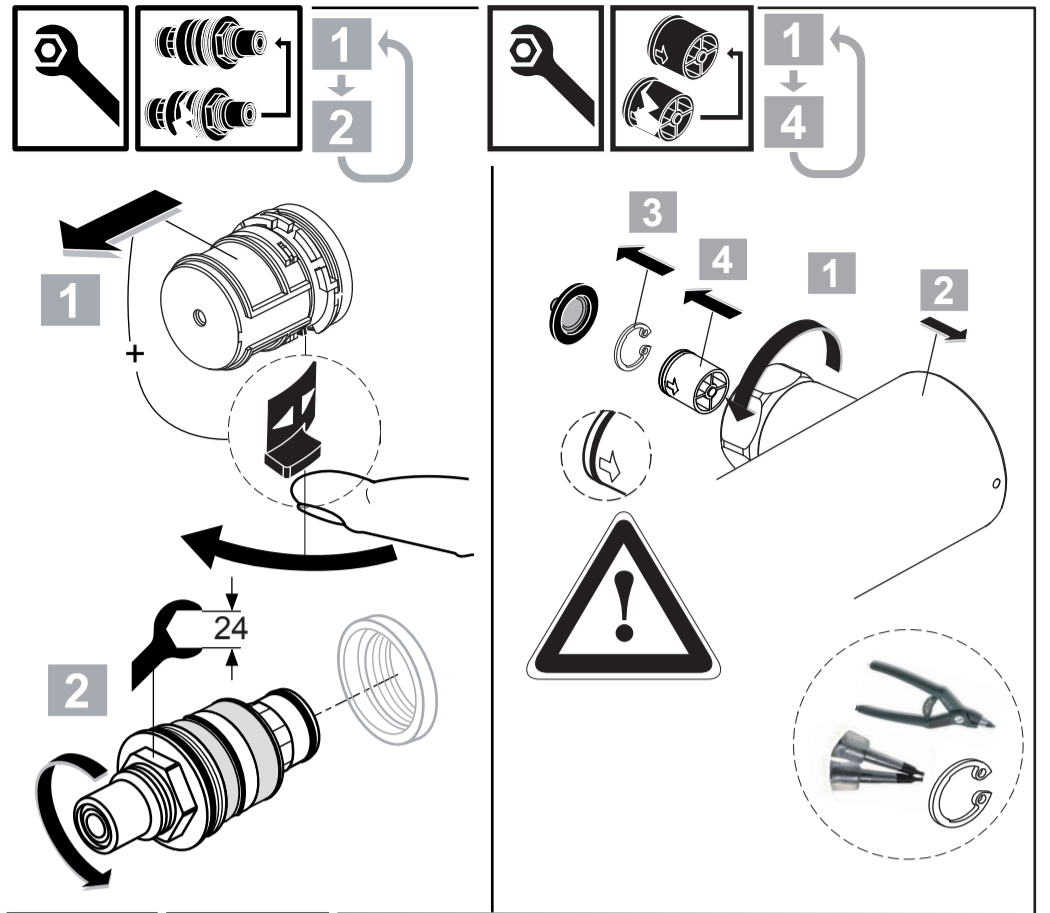

PORCHER

Olyos
D 0562 ..

0521 / A 868 189
 Made in Germany

Ideal Standard International NV
 Corporate Village - Gent Building
 Da Vincilaan 2
 1935 Zaventem
 Belgium

www.idealstandardinternational.com

	P	bar		MAX. 10		5		Q (3 bar)
	T	°C		MAX. 80		65		l/min 21.5
						40		