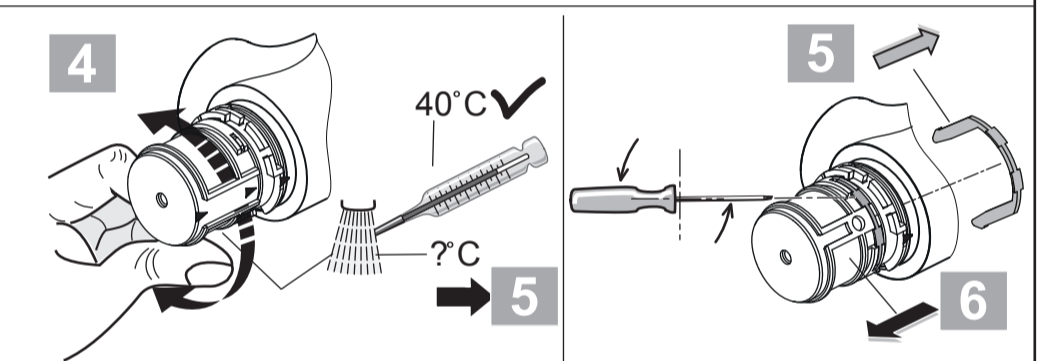

PORCHER

Olyos
D 0562 ..

0521 / A 868 189
 Made in Germany

Ideal Standard International NV
 Corporate Village - Gent Building
 Da Vincilaan 2
 1935 Zaventem
 Belgium

www.idealstandardinternational.com

	P	bar		MAX. 10		5		Q (3 bar)
	T	°C		MAX. 80		65		l/min 21.5
						40		