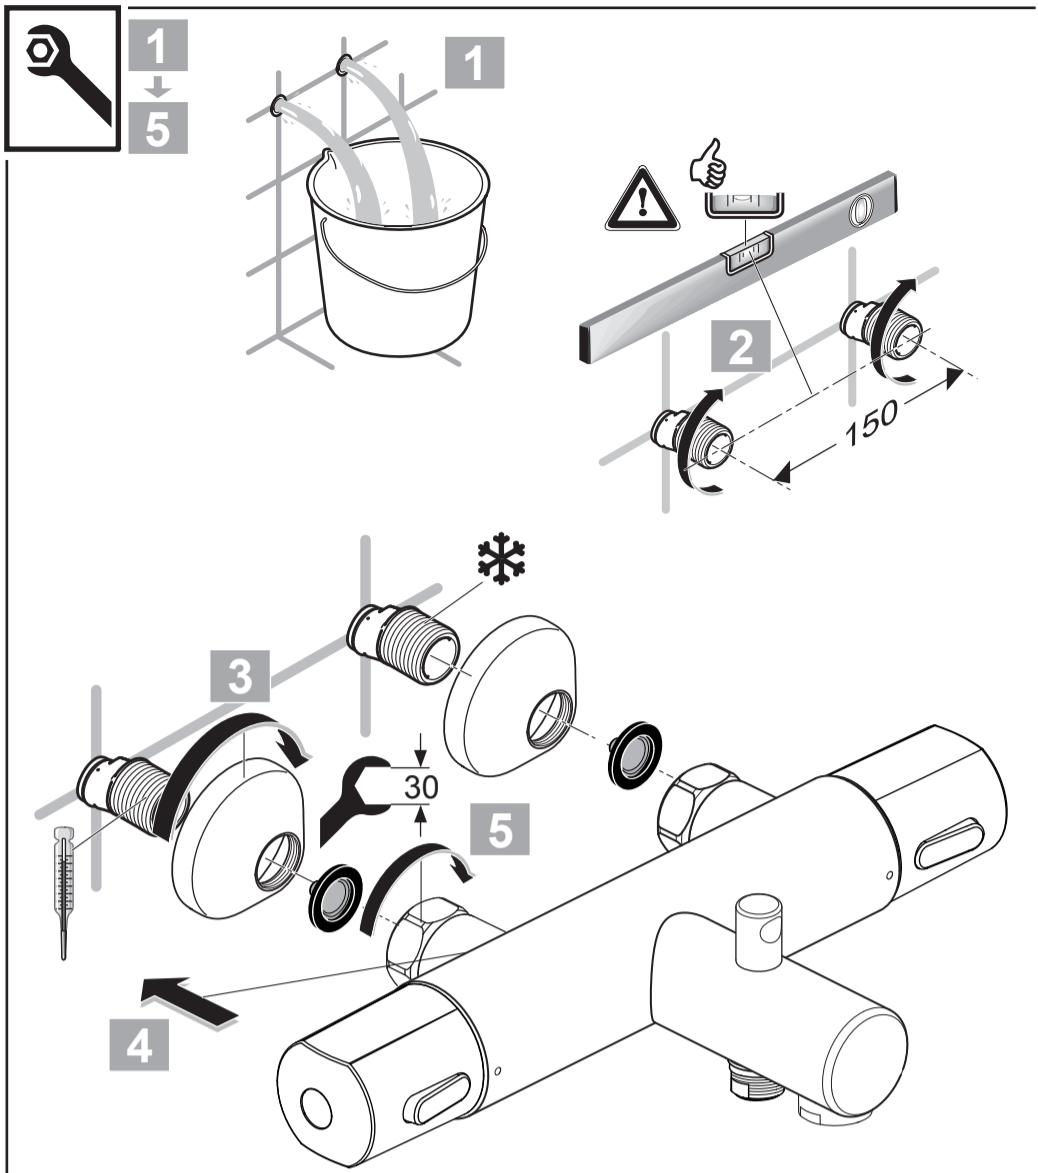

PORCHER

Olyos
D 0562 ..

0521 / A 868 189
 Made in Germany

Ideal Standard International NV
 Corporate Village - Gent Building
 Da Vincilaan 2
 1935 Zaventem
 Belgium

www.idealstandardinternational.com

	P	bar		MAX. 10		5		Q (3 bar)
	T	°C		MAX. 80		65		l/min 21.5
						40		