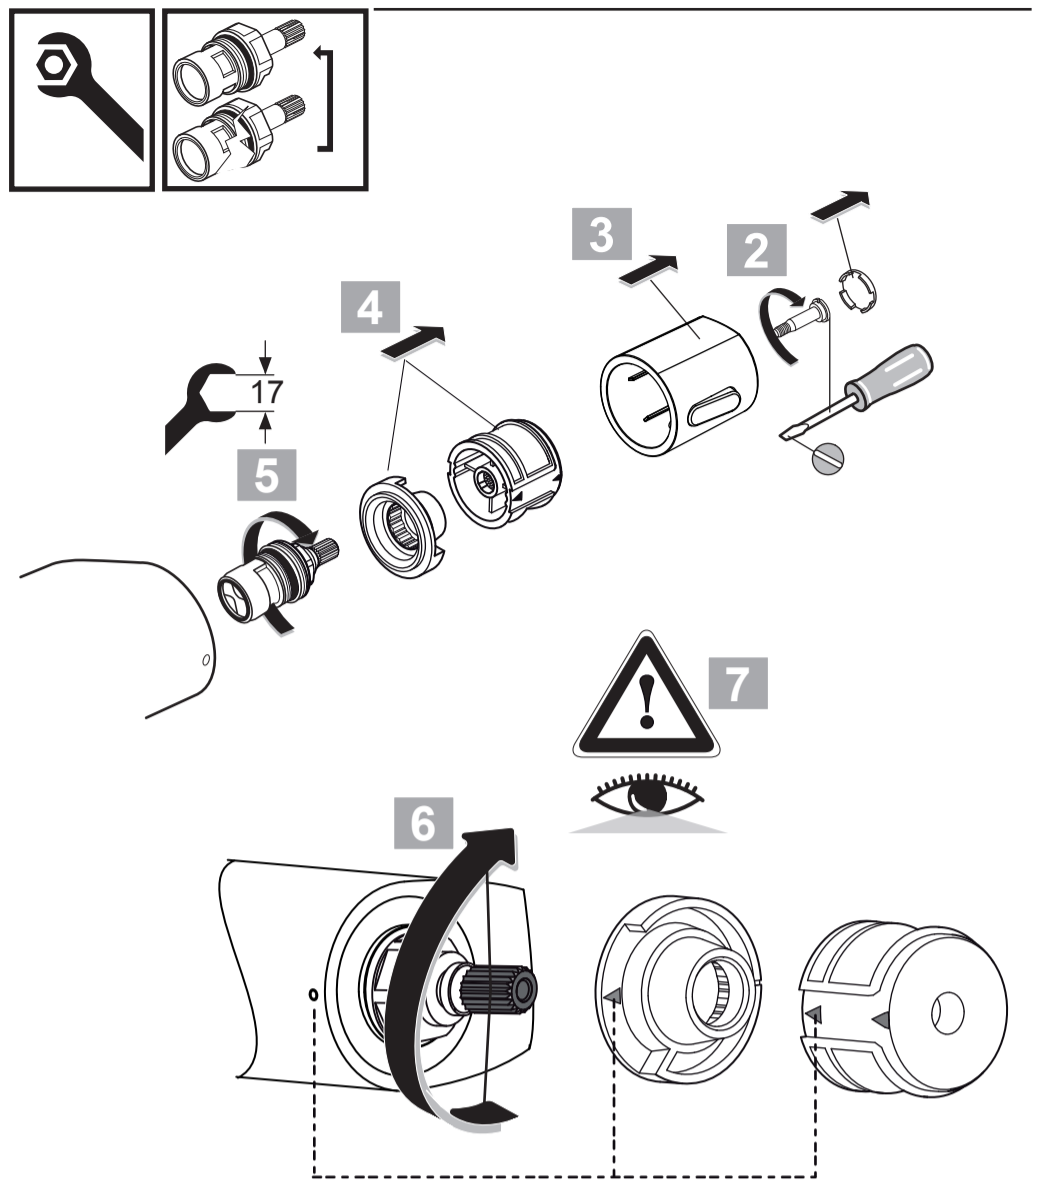

Olyos C3
D 0561 ..

0521 / A 866 967
 Made in Germany

Ideal Standard International NV
 Corporate Village - Gent Building
 Da Vincilaan 2
 1935 Zaventem
 Belgium

www.idealstandardinternational.com

	P	bar		MAX. 10		5		Q (3 bar)
	T	°C		MAX. 80		65		l/min
						55		15,5