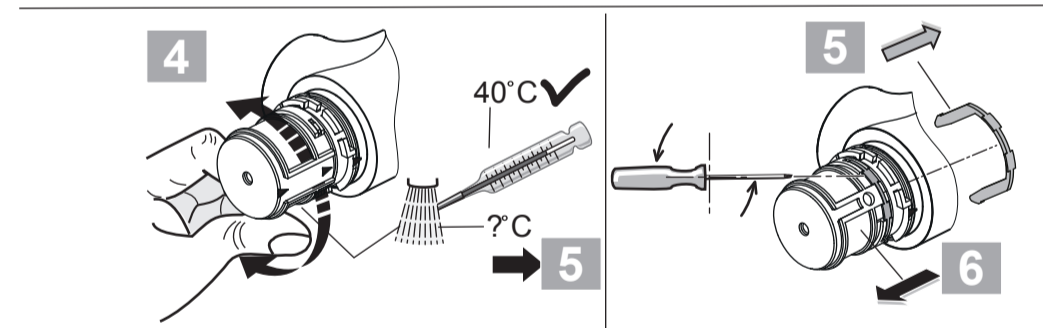

Olyos C3
D 0561 ..

0521 / A 866 967
 Made in Germany

Ideal Standard International NV
 Corporate Village - Gent Building
 Da Vincilaan 2
 1935 Zaventem
 Belgium

www.idealstandardinternational.com

	P	bar		MAX. 10		5		Q (3 bar)
	T	°C		MAX. 80		65		l/min
						55		15,5