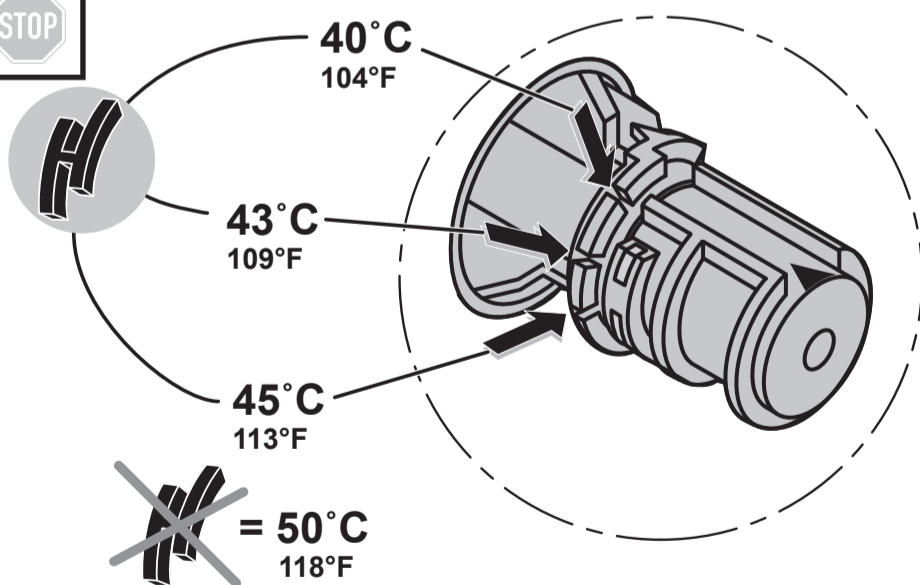

Olyos C3
D 0561 ..

0521 / A 866 967
 Made in Germany

Ideal Standard International NV
 Corporate Village - Gent Building
 Da Vincilaan 2
 1935 Zaventem
 Belgium

www.idealstandardinternational.com

	P	bar		MAX. 10		5		Q (3 bar)
	T	°C		MAX. 80		65		l/min
						55		15,5