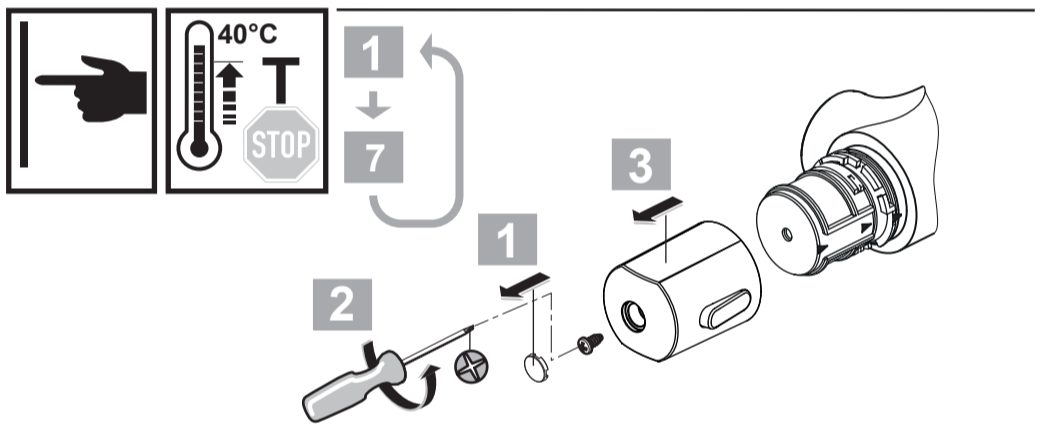

Olyos C3
D 0561 ..

0521 / A 866 967
 Made in Germany

Ideal Standard International NV
 Corporate Village - Gent Building
 Da Vincilaan 2
 1935 Zaventem
 Belgium

www.idealstandardinternational.com

	P	bar		MAX. 10		5		Q (3 bar)
	T	°C		MAX. 80		65		l/min
						55		15,5