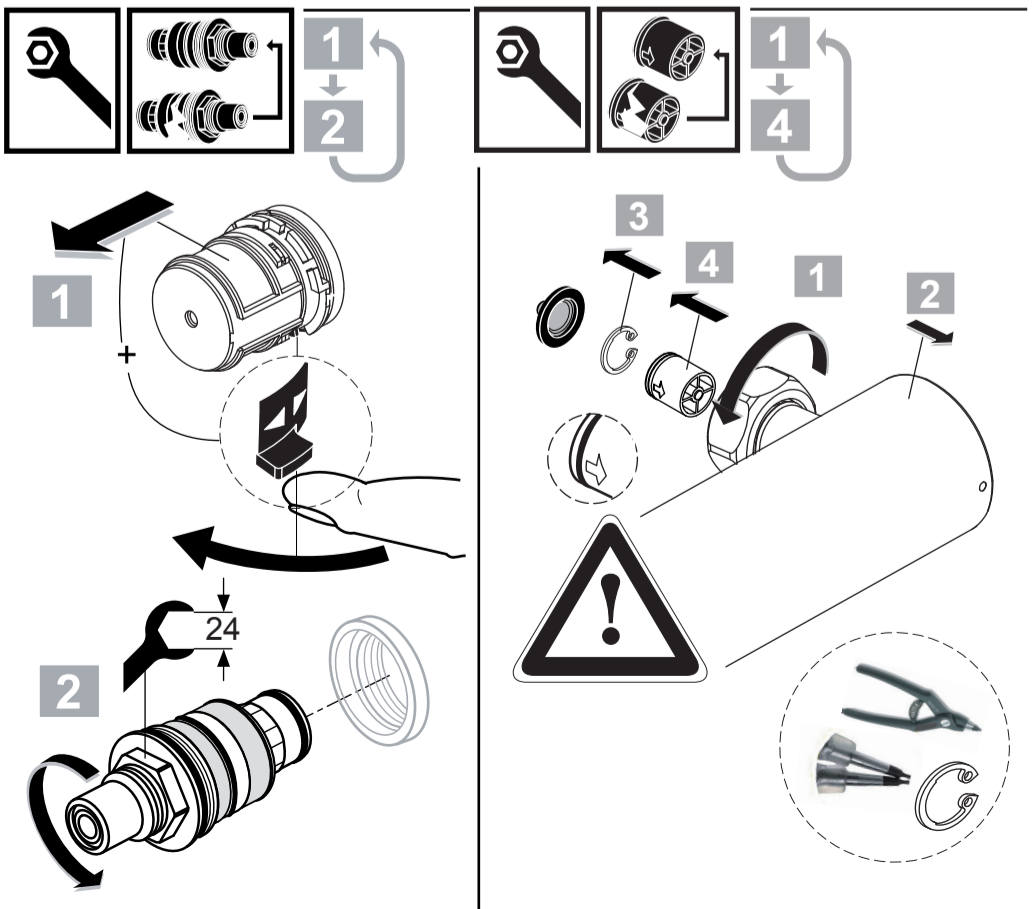

Olyos C3
D 0561 ..

0521 / A 866 967
 Made in Germany

Ideal Standard International NV
 Corporate Village - Gent Building
 Da Vincilaan 2
 1935 Zaventem
 Belgium

www.idealstandardinternational.com

	P	bar		MAX. 10		5		Q (3 bar)
	T	°C		MAX. 80		65		l/min
						55		15,5