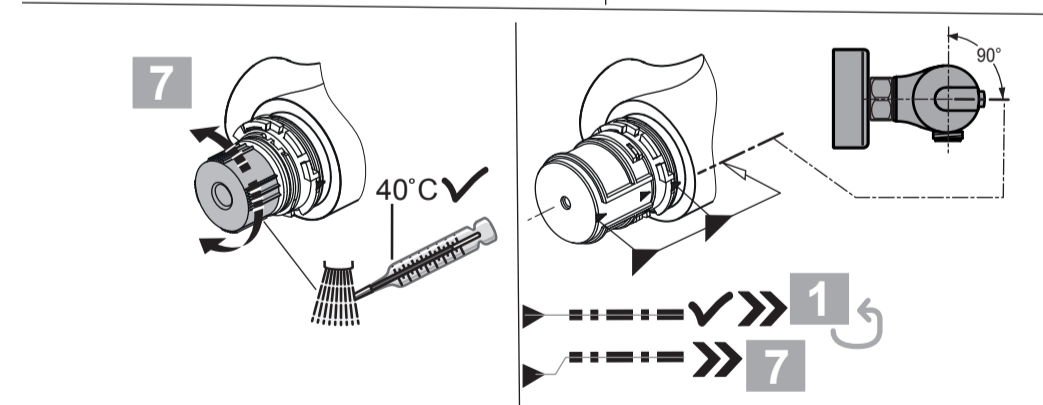

Olyos C3
D 0561 ..

0521 / A 866 967
 Made in Germany

Ideal Standard International NV
 Corporate Village - Gent Building
 Da Vincilaan 2
 1935 Zaventem
 Belgium

www.idealstandardinternational.com

	P	bar		MAX. 10		5		Q (3 bar)
	T	°C		MAX. 80		65		l/min
						55		15,5