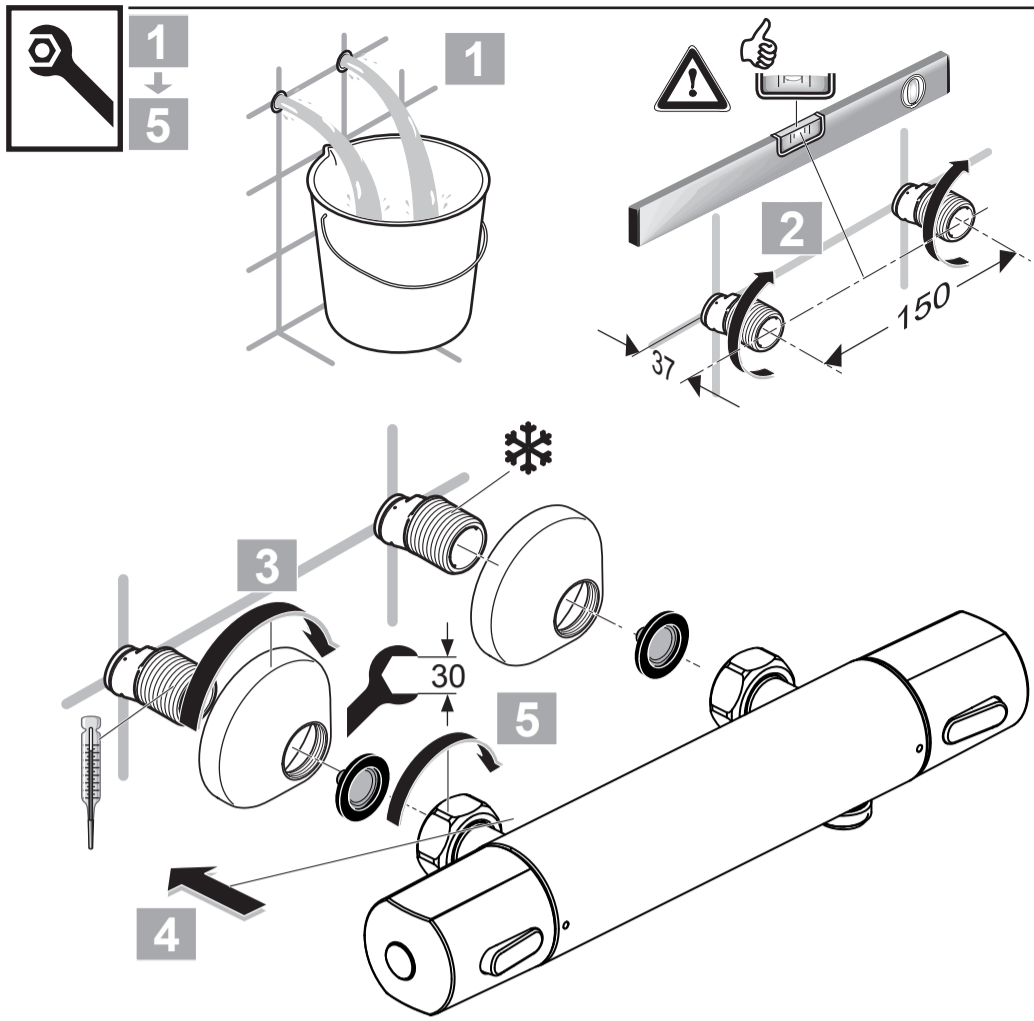

Olyos C3
D 0561 ..

0521 / A 866 967
 Made in Germany

Ideal Standard International NV
 Corporate Village - Gent Building
 Da Vincilaan 2
 1935 Zaventem
 Belgium

www.idealstandardinternational.com

	P	bar		MAX. 10		5		Q (3 bar)
	T	°C		MAX. 80		65		l/min
						55		15,5