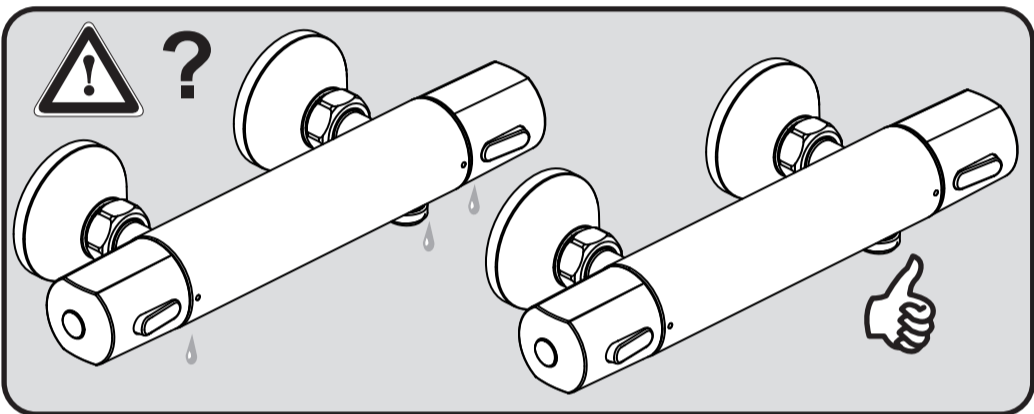

Olyos C3
D 0561 ..

0521 / A 866 967
 Made in Germany

Ideal Standard International NV
 Corporate Village - Gent Building
 Da Vincilaan 2
 1935 Zaventem
 Belgium

www.idealstandardinternational.com

	P	bar		MAX. 10		5		Q (3 bar)
	T	°C		MAX. 80		65		l/min
						55		15,5