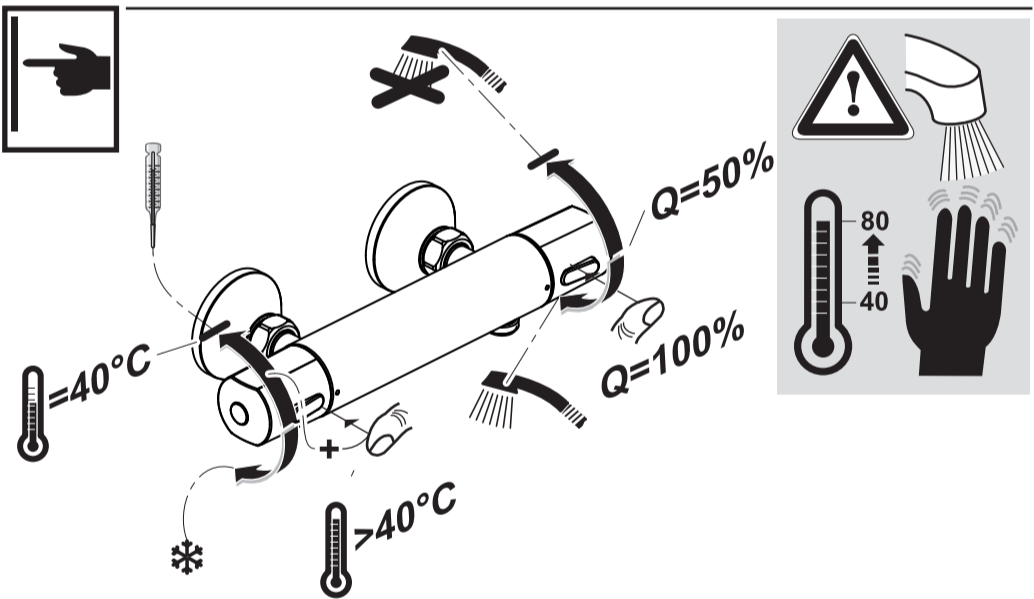

Olyos C3
D 0561 ..

0521 / A 866 967
 Made in Germany

Ideal Standard International NV
 Corporate Village - Gent Building
 Da Vincilaan 2
 1935 Zaventem
 Belgium

www.idealstandardinternational.com

	P	bar		MAX. 10		5		Q (3 bar)
	T	°C		MAX. 80		65		l/min
						55		15,5