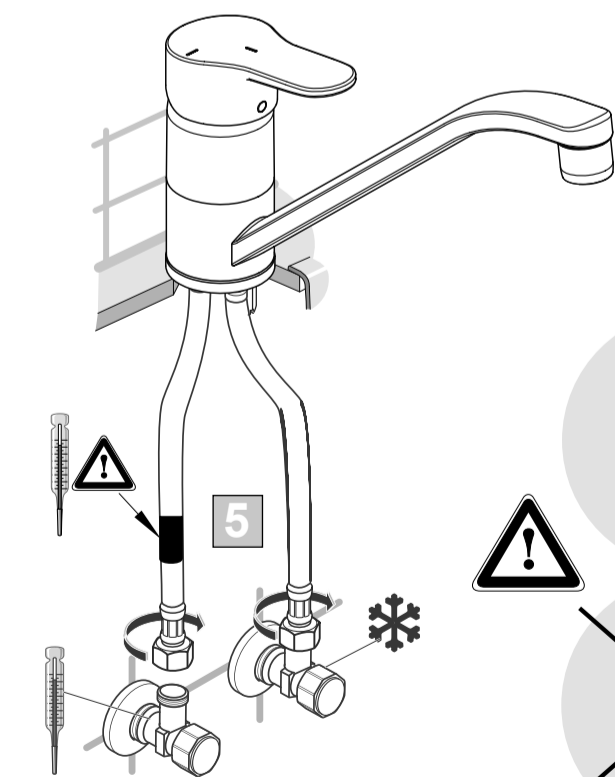

**PORCHER**  
LA CONFIANCE INSTALLÉE

**OLYOS**

10.2022 / B565275

**D 2511 ..**

Ideal Standard International NV  
Corporate Village – Gent Building  
Da Vincilaan 2  
1935 Zaventem  
Belgium

<http://www.idealstandardinternational.com>