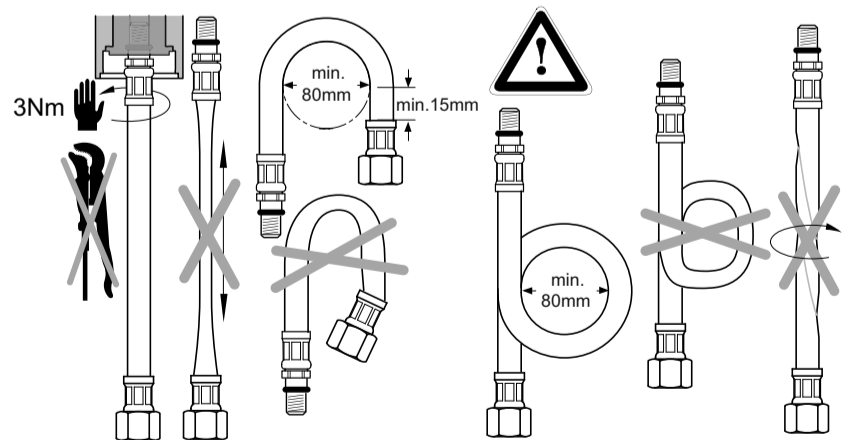

P	T	Snowflake	0	1	2	3	4	5
			°C	°C	°C	°C	°C	°C
0,3 MPa 3 bar	50°C	15°C	50	49	44	40	35	33
	65°C	15°C	65	63	57	50	44	40
	85°C	15°C	85	83	74	64	56	50