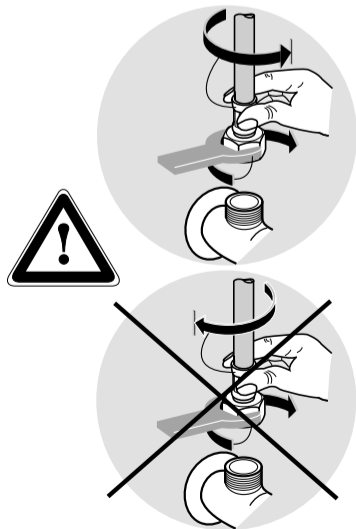

**PORCHER**  
LA CONFIANCE INSTALLÉE

**OLYOS**

10.2022 / B565275

**D 2511 ..**

Ideal Standard International NV  
Corporate Village – Gent Building  
Da Vincilaan 2  
1935 Zaventem  
Belgium

<http://www.idealstandardinternational.com>